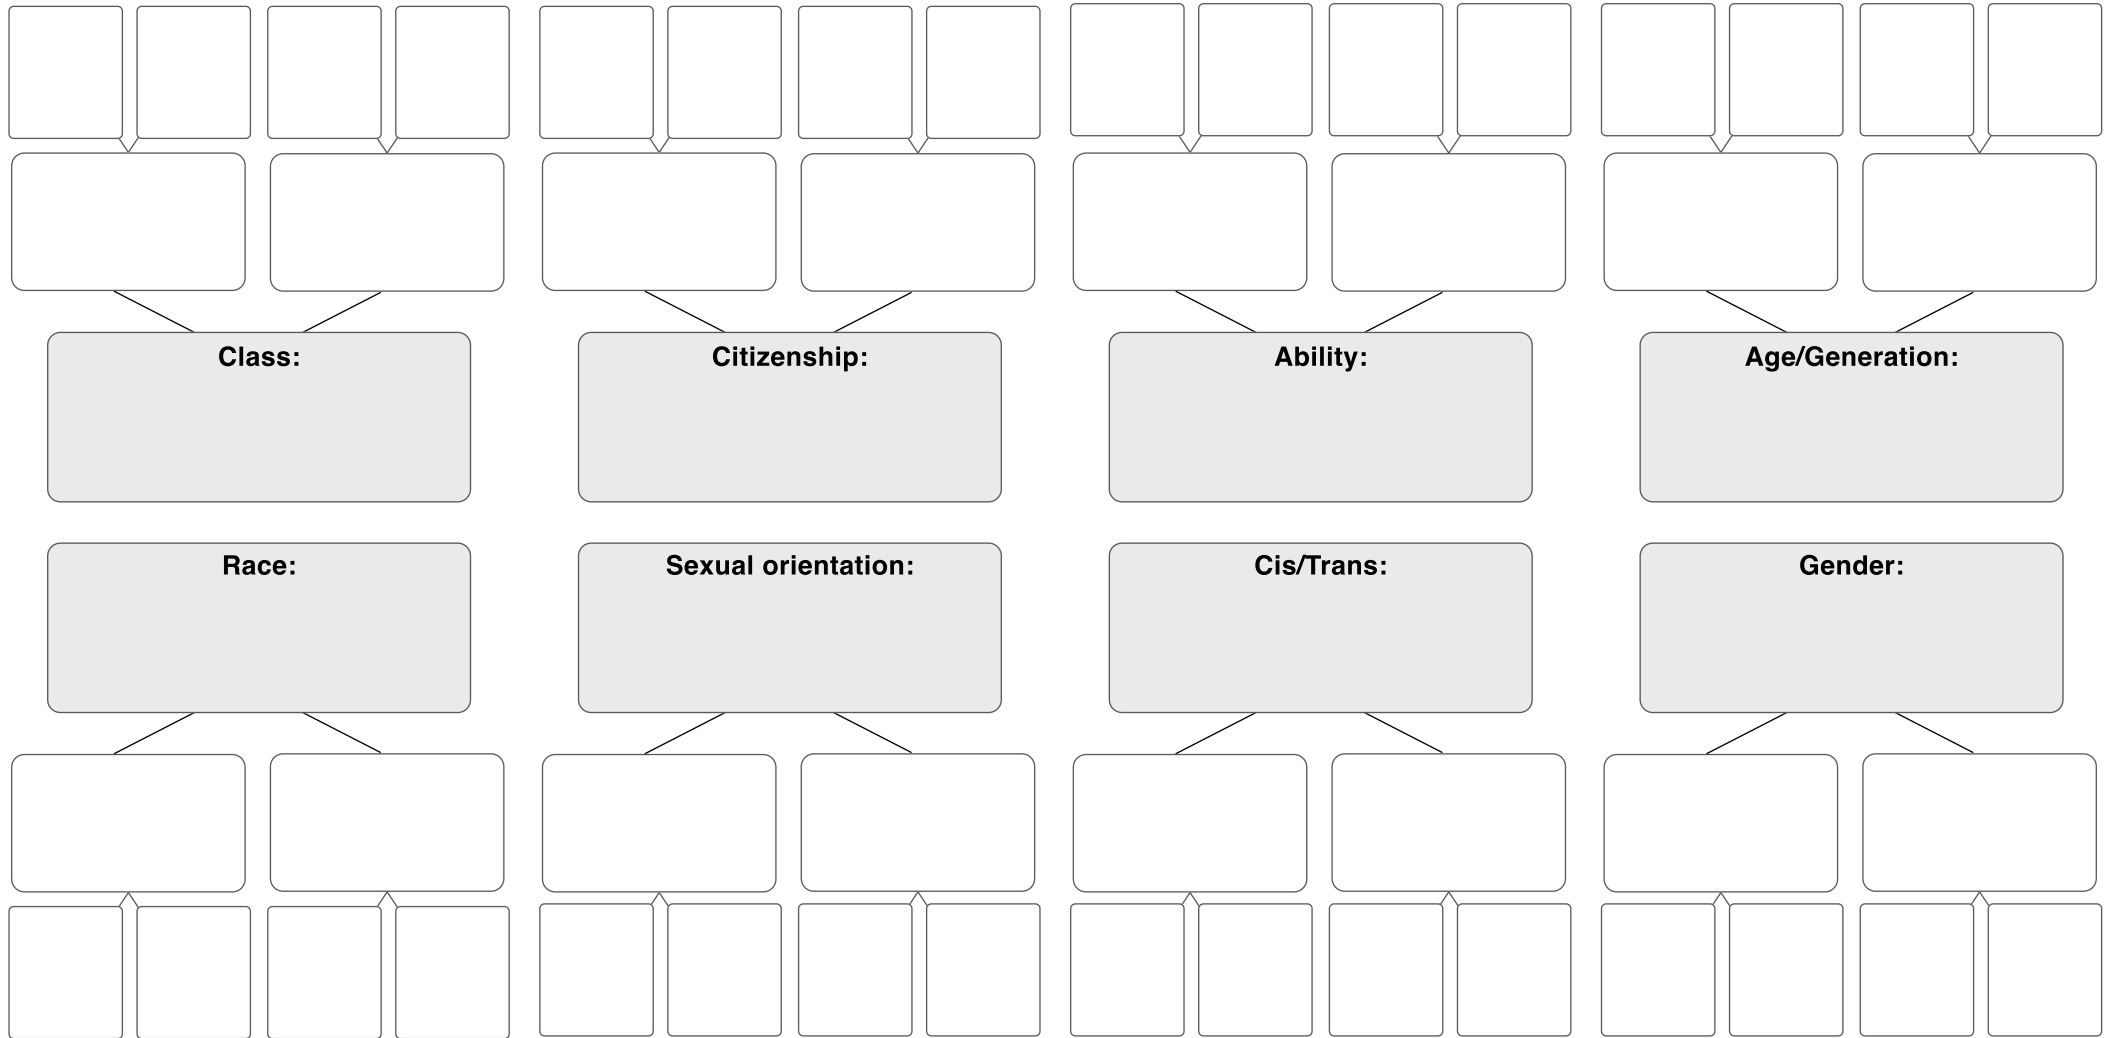

Social Identity Map

Name: _____ Date: _____

Additional notes:

Jacobson, D., & Mustafa, N. (2019). Social identity map: a reflexivity tool for practicing explicit positionality in critical qualitative research. *International Journal of Qualitative Methods*, 18(18), 1–12. <https://doi.org/10.1177/1609406919870075>