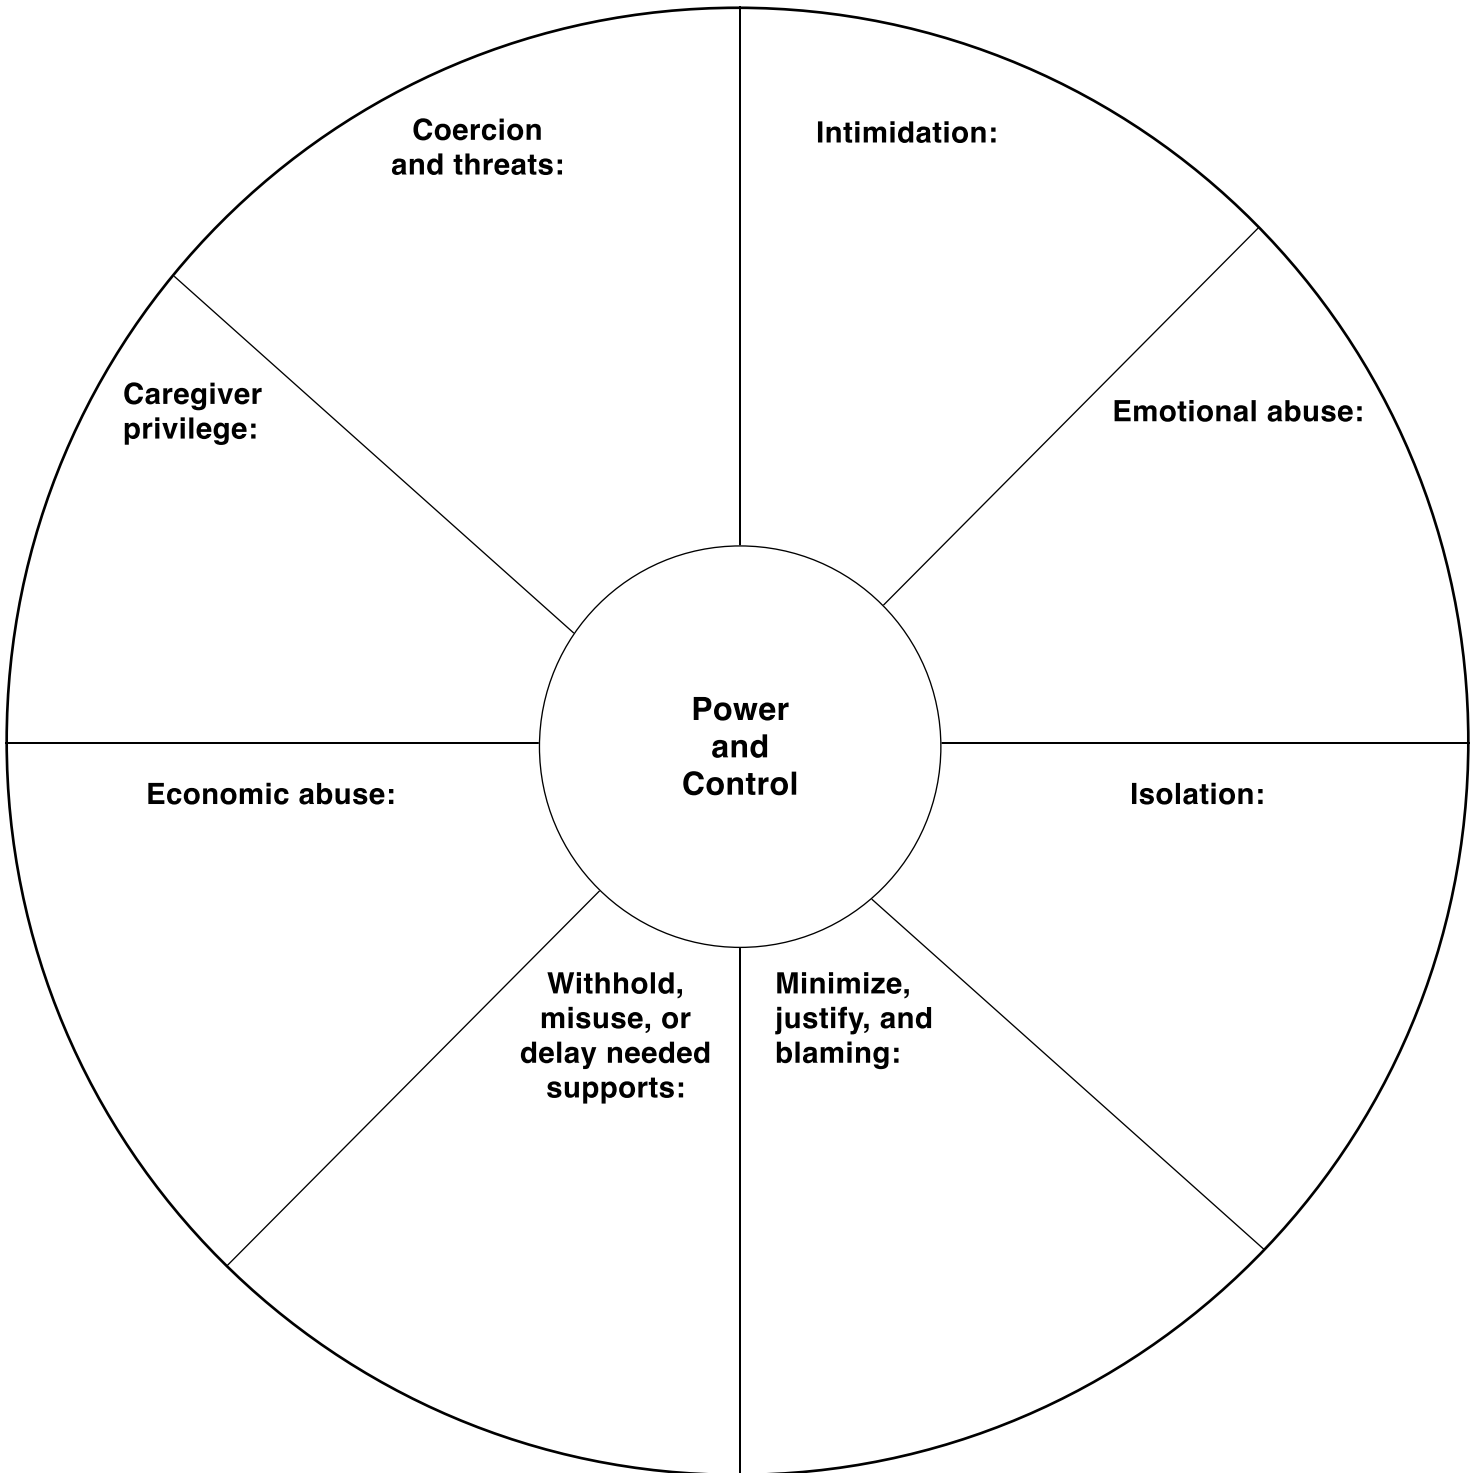

Name: _____ Date: _____

Power and Control. Project in Duluth, Minnesota
www.theduluthmodel.org/wp-content/uploads/2017/03/PowerandControl.pdf