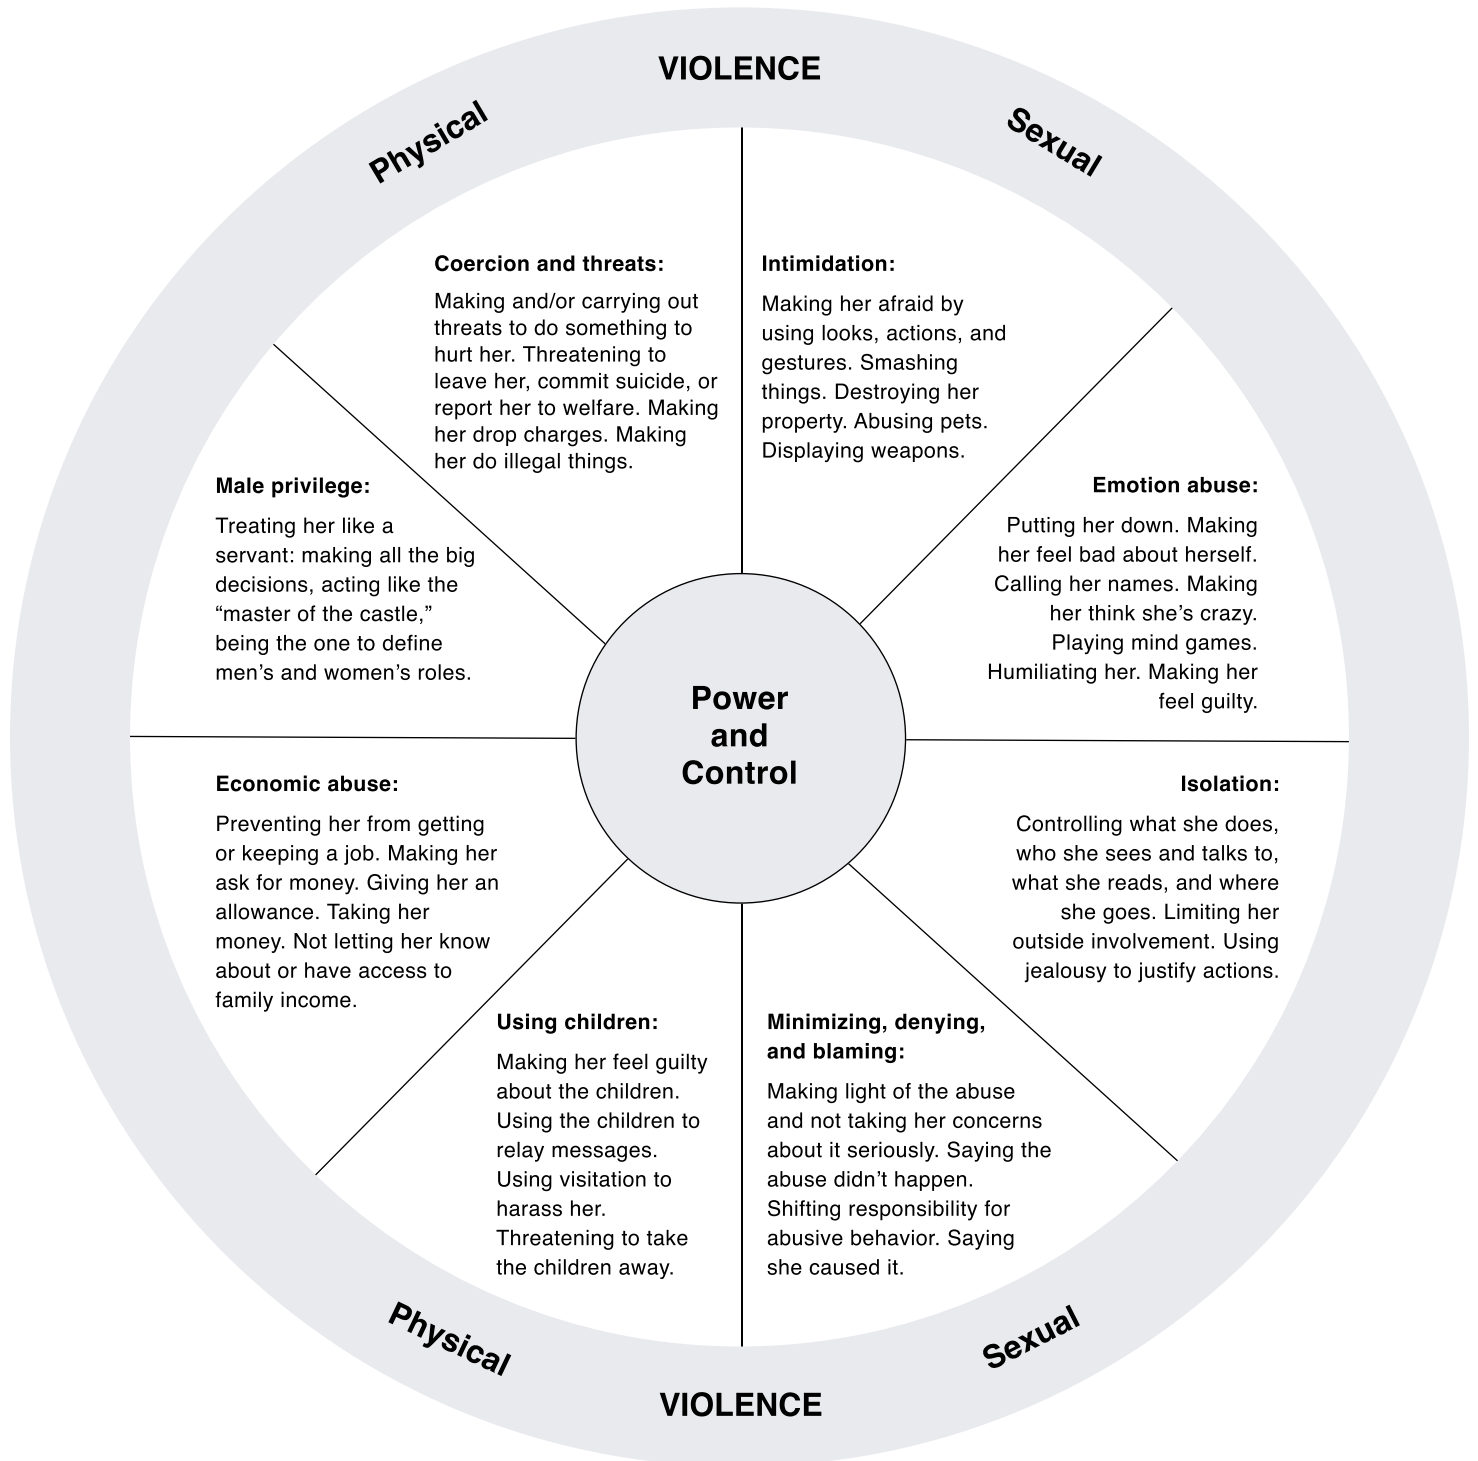

# Power And Control Wheel

Power and Control. Project in Duluth, Minnesota  
[www.theduluthmodel.org/wp-content/uploads/2017/03/PowerandControl.pdf](http://www.theduluthmodel.org/wp-content/uploads/2017/03/PowerandControl.pdf)